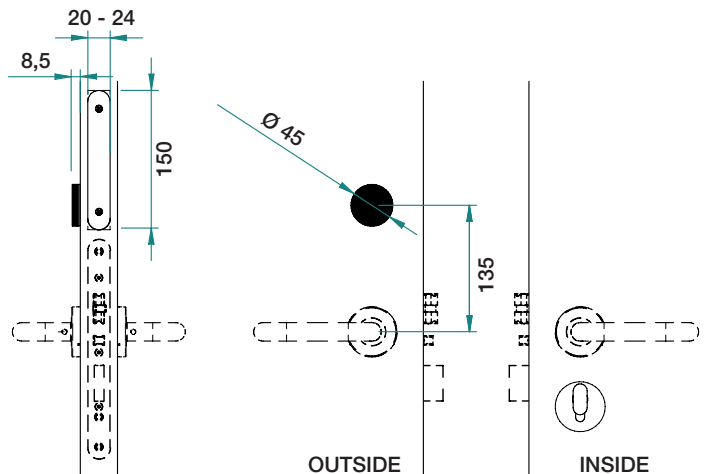

TECHNICAL DATA:

Reader dimensions (Ø x D):	45,0 mm x 8,5 mm
Faceplate dimensions (H x W):	150 x 20 mm 150 x 24 mm
Handle rotation:	30°
Door thicknesses:	40mm - 125mm
Square spindles:	8mm split 9mm split (SALTO spindles required).
Power source:	3 alkaline batteries - LR06 - AA 1,5V.
Number of openings:	130 000 MIFARE DESFire 100 000 Mobile keys 90 000 iCLASS®
Number of events stored in lock memory:	2 250 (SVN standalone mode) 1 850 (SVN BLUEnet mode)
Temperature (without condensation):	0 °C / +60 °C.
IP class:	Not suitable for outdoor use.
Certifications:	CE, FCC/IC, RCM, IMDA, NCC, EN1634 EI60

TECHNICAL DRAWING:

ID TECHNOLOGIES:

MIFARE:*	•
Bluetooth LE:	•
NFC:	•
Legic:**	—
HID iClass®:	•
Picopass:	—
Hilton digital key	•
i-Button:	—

* MIFARE® (DESFire EV2, Plus, Ultralight C, Classic - ISO/IEC 14443).

** Legic Prime and Legic Advant

FINISHES:

Reader colour:

Black:	•
White:	•
Silver White:	•
Brass Colour	•

Faceplate finishes:

IM Satin stainless steel:	• BHMA 630 / US 32D
IP Bright stainless steel:	—
IA Antique brass:	—
PP PVD bright brass type:	—
PM PVD satin brass type:	• BHMA 730 / BHMA 731 / US4
NE Black chromium:	—
BC BioCote anti-microbial:	—

TECHNOLOGY PLATFORMS:

SALTO SPACE:

Smile - Selfprogrammable	—
ROM:	—
SVN data-on-card:	•
SALTO RFnet:	—
SALTO BLUEnet:	• *
SALLIS:	—

SALTO KS:

SALTO KS:	•

* BLUEnet communication on metal door may need to install more BLUEnet nodes or repeaters.